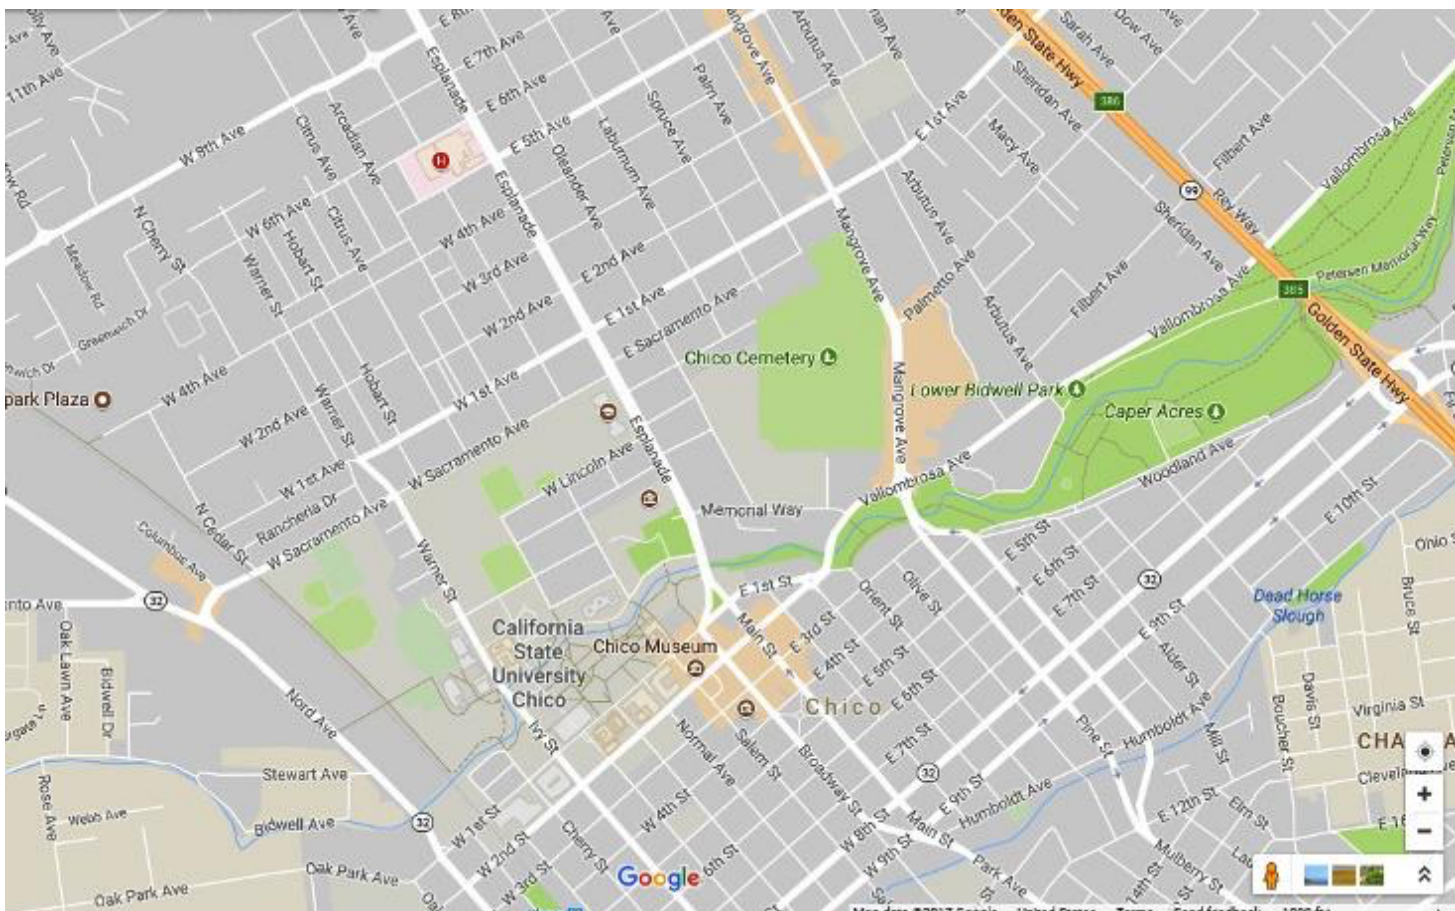

**THRESHOLDS 2<sup>ND</sup> Friday of each month, (Sept-May)  
4:00 – 6:00 p.m.**

**BIC Thresholds  
Enloe Conference Center  
Plane Tree Road  
1528 Esplanade  
Chico, CA 95928**

[click here to return to THRESHOLDS](#)

(North on Highway 99 from Yuba City)

**Exit: Hwy 32 (Orland/Chester)**

From off-ramp, go straight at 1st light.

Turn LEFT at 8th St (Chico/Orland sign).

Turn RIGHT at 4th light onto Main St. which will turn into Esplanade.

Turn RIGHT on 5th Avenue.

Turn LEFT just before the Fire Station into the parking lot.

Accessible parking / entrance in the rear of the building.

(South on Highway 99 from Redding)

**Exit: Hwy 32 (Orland/Chester)**

From off-ramp, turn right at stoplight

onto 8th St & follow above directions.